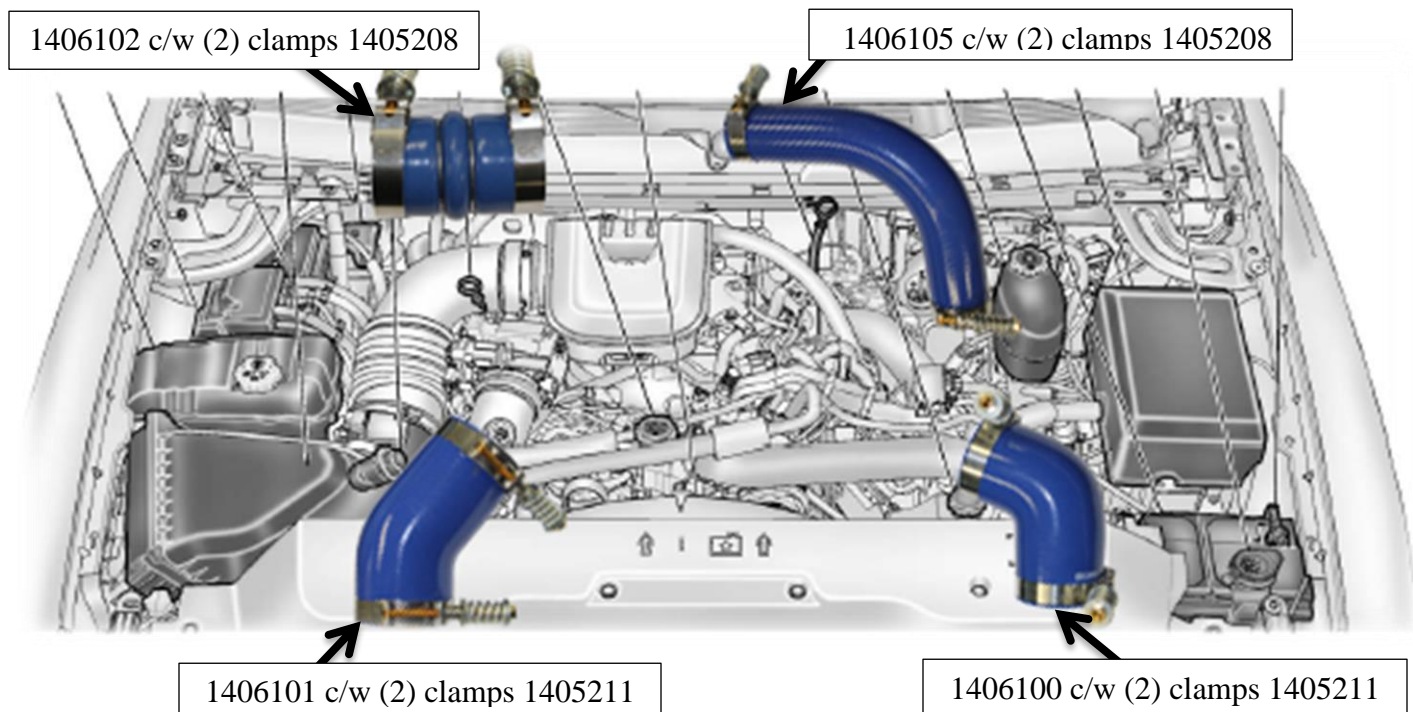

BD Engine Brake Inc.

Plant Address: 33541 MacLure Rd. Abbotsford, BC, Canada V2S 7W2

U.S. Shipping Address: 88-446 Harrison St, Sumas, WA 98295 U.S. Mailing Address: P.O. Box 231, Sumas, WA 98295

Phone: 604-853-6096 | Fax: 604-853-8749 | Internet: www.bd-power.com