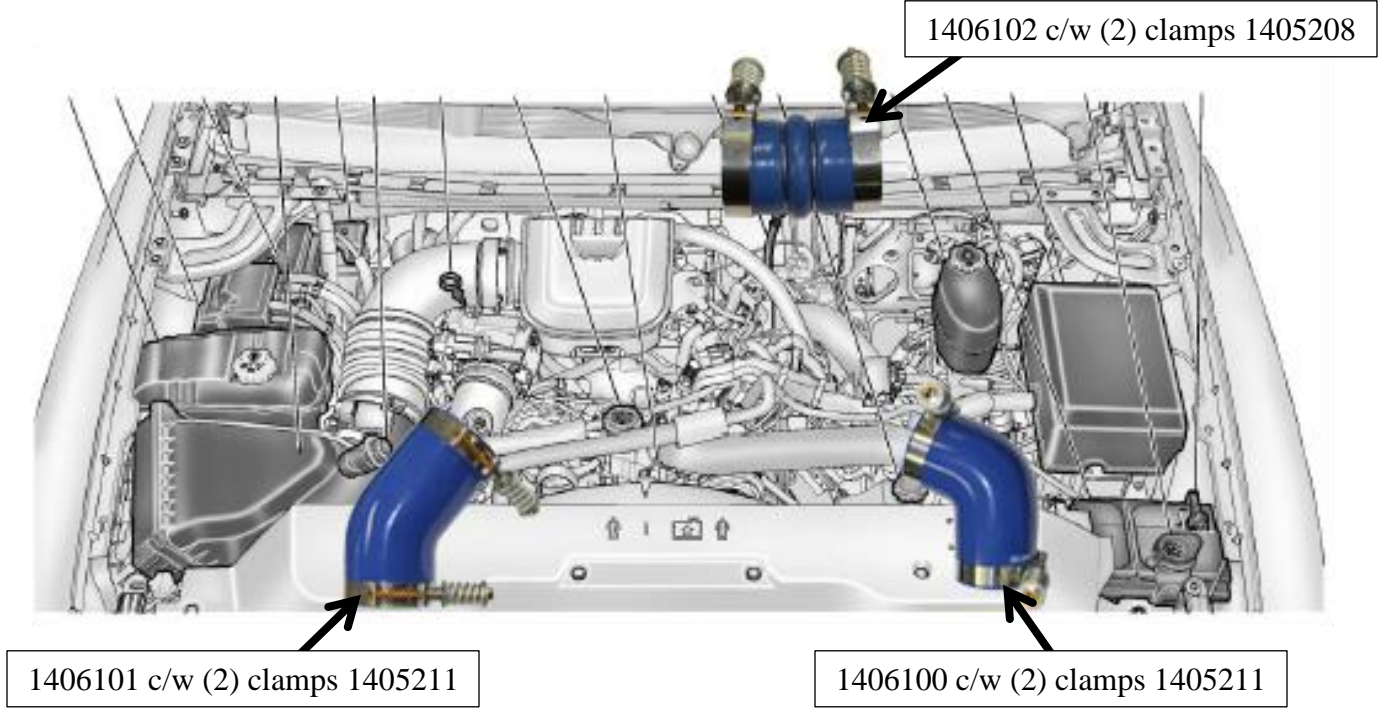

1046276 (LLY) 2004.5-2005