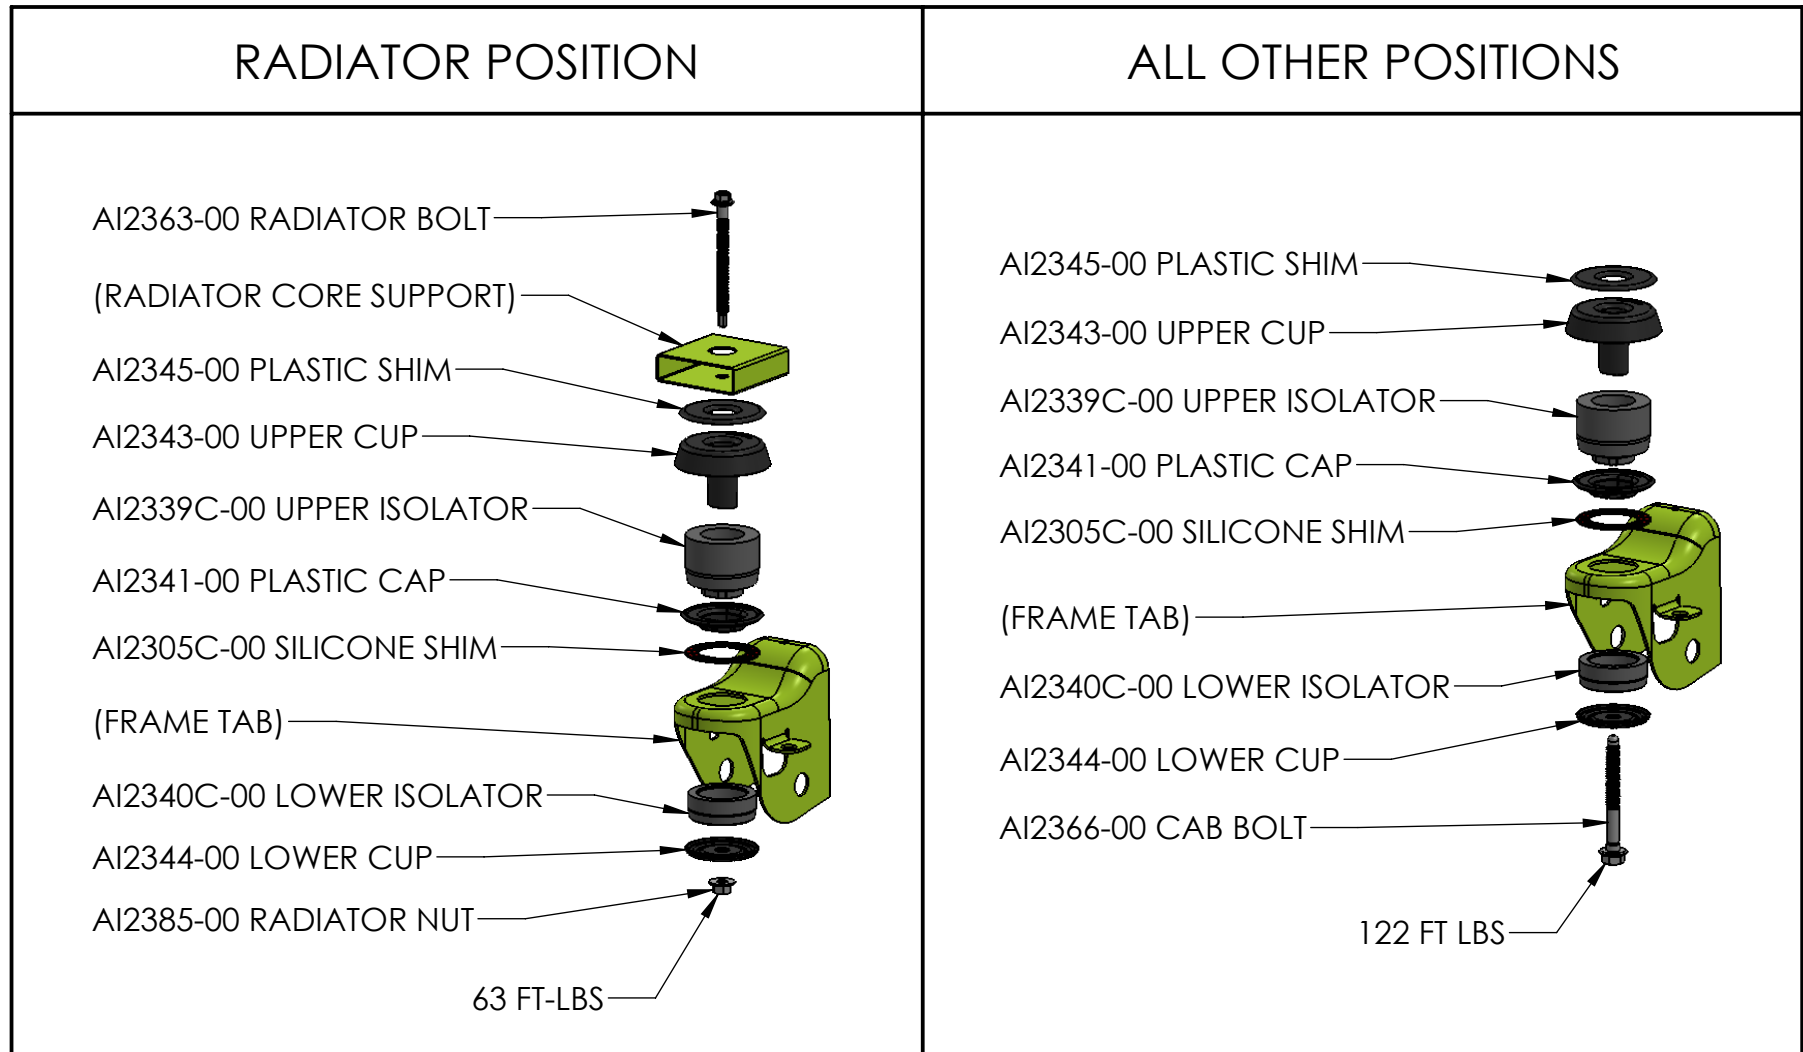

81-2002/81-2003 - Silicone Body Mount Kit GM/Chevy 2006-2013 1500, 2006-2014 2500/3500 Gas/Diesel

INSTALL COMPONENTS IN THE CORRECT LOCATION ACCORDING TO THIS DIAGRAM. COMPONENTS INSTALLED INCORRECTLY WILL CAUSE CLUNKING NOISE AND MAY RESULT IN DAMAGE TO THE VEHICLE. USE HAND TOOLS ONLY TO REMOVE OR INSTALL BOLTS! USING AN IMPACT WRENCH MAY RESULT IN DAMAGE TO THE BOLTS OR NUT ASSEMBLIES.