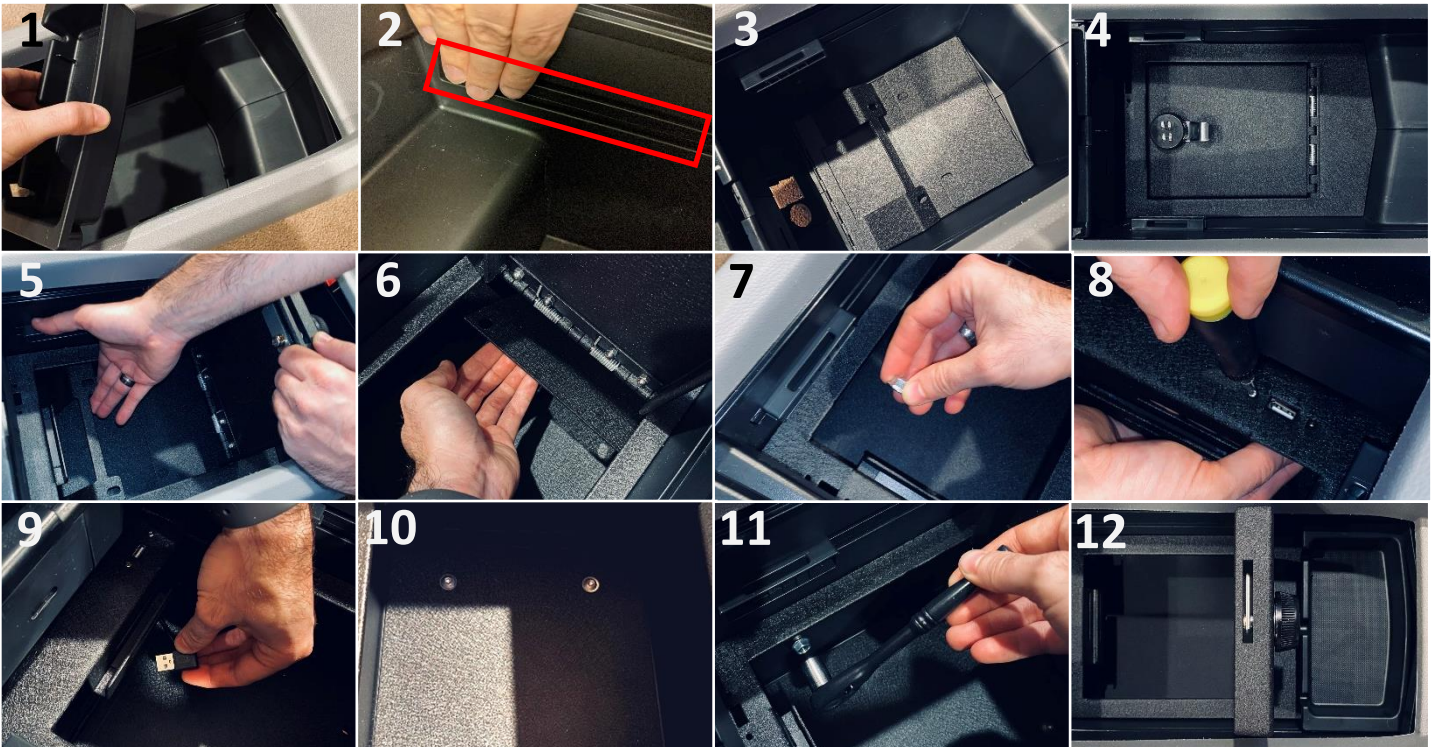

Installation Steps:

1. If applicable, reset the combination lock before beginning installation.
2. Remove all contents from the center console, and unsnap the **Sliding Tray** by firmly pulling up. (1)
3. Remove the **OE Rubber Pad** and both **OE Screws** from the bottom of the Console. (2)
4. Notice the rail outlined red in image (2). If this rail is not flush with the surrounding console wall, press firmly into the console so that it does not protrude and interfere with installation. (2)
5. Insert the **Hinged Frame** with the rectangular shaped hole positioned towards the front of the vehicle. (3)
6. Position the **Tray Sliders** all the way towards the front of the Console, and insert the **Top Frame** by maneuvering around the **Tray Sliders**. (4)
7. With the **Top Frame Door** in the open position, simultaneously pull the **Top Frame** up and rotate the **Front and Rear Hinge Plates** open to ensure slotted holes engage with the **Pre-Mounted Screws**. (5) & (6)
8. Assemble all **4 nuts** using a **1/2" Socket Wrench**. (7)
9. First remove the **Rubber Dust Cap** from the **USB Cable**, then assemble to the **Top Frame** using a **#1 Phillips Screw Drive**. **NOTE: Do not over tighten screws, as this may damage the USB Cable mounting feature.** (8)
10. Plug the **USB Cable** into the Console's USB Port. (9)
11. Insert the two provided **Allen Head Screws** into the floor mount locations and tighten using a **5/32" Allen Wrench**. (10)
12. Insert the two provided **Self-Threading Screws** and tighten using a **7/16" Socket Wrench**. (11)
13. Insert the new provided Foam Pad and reassemble the Plastic Sliding Tray by snapping it to the Tray Sliders. This completes the installation. (12)

Combination Lock Reset Guides:

Installation Steps:

IMPORTANT: Make sure to set your combination **BEFORE** installing your safe

Before setting your combination, ensure safe door remains **OPEN** to prevent accidental lockout